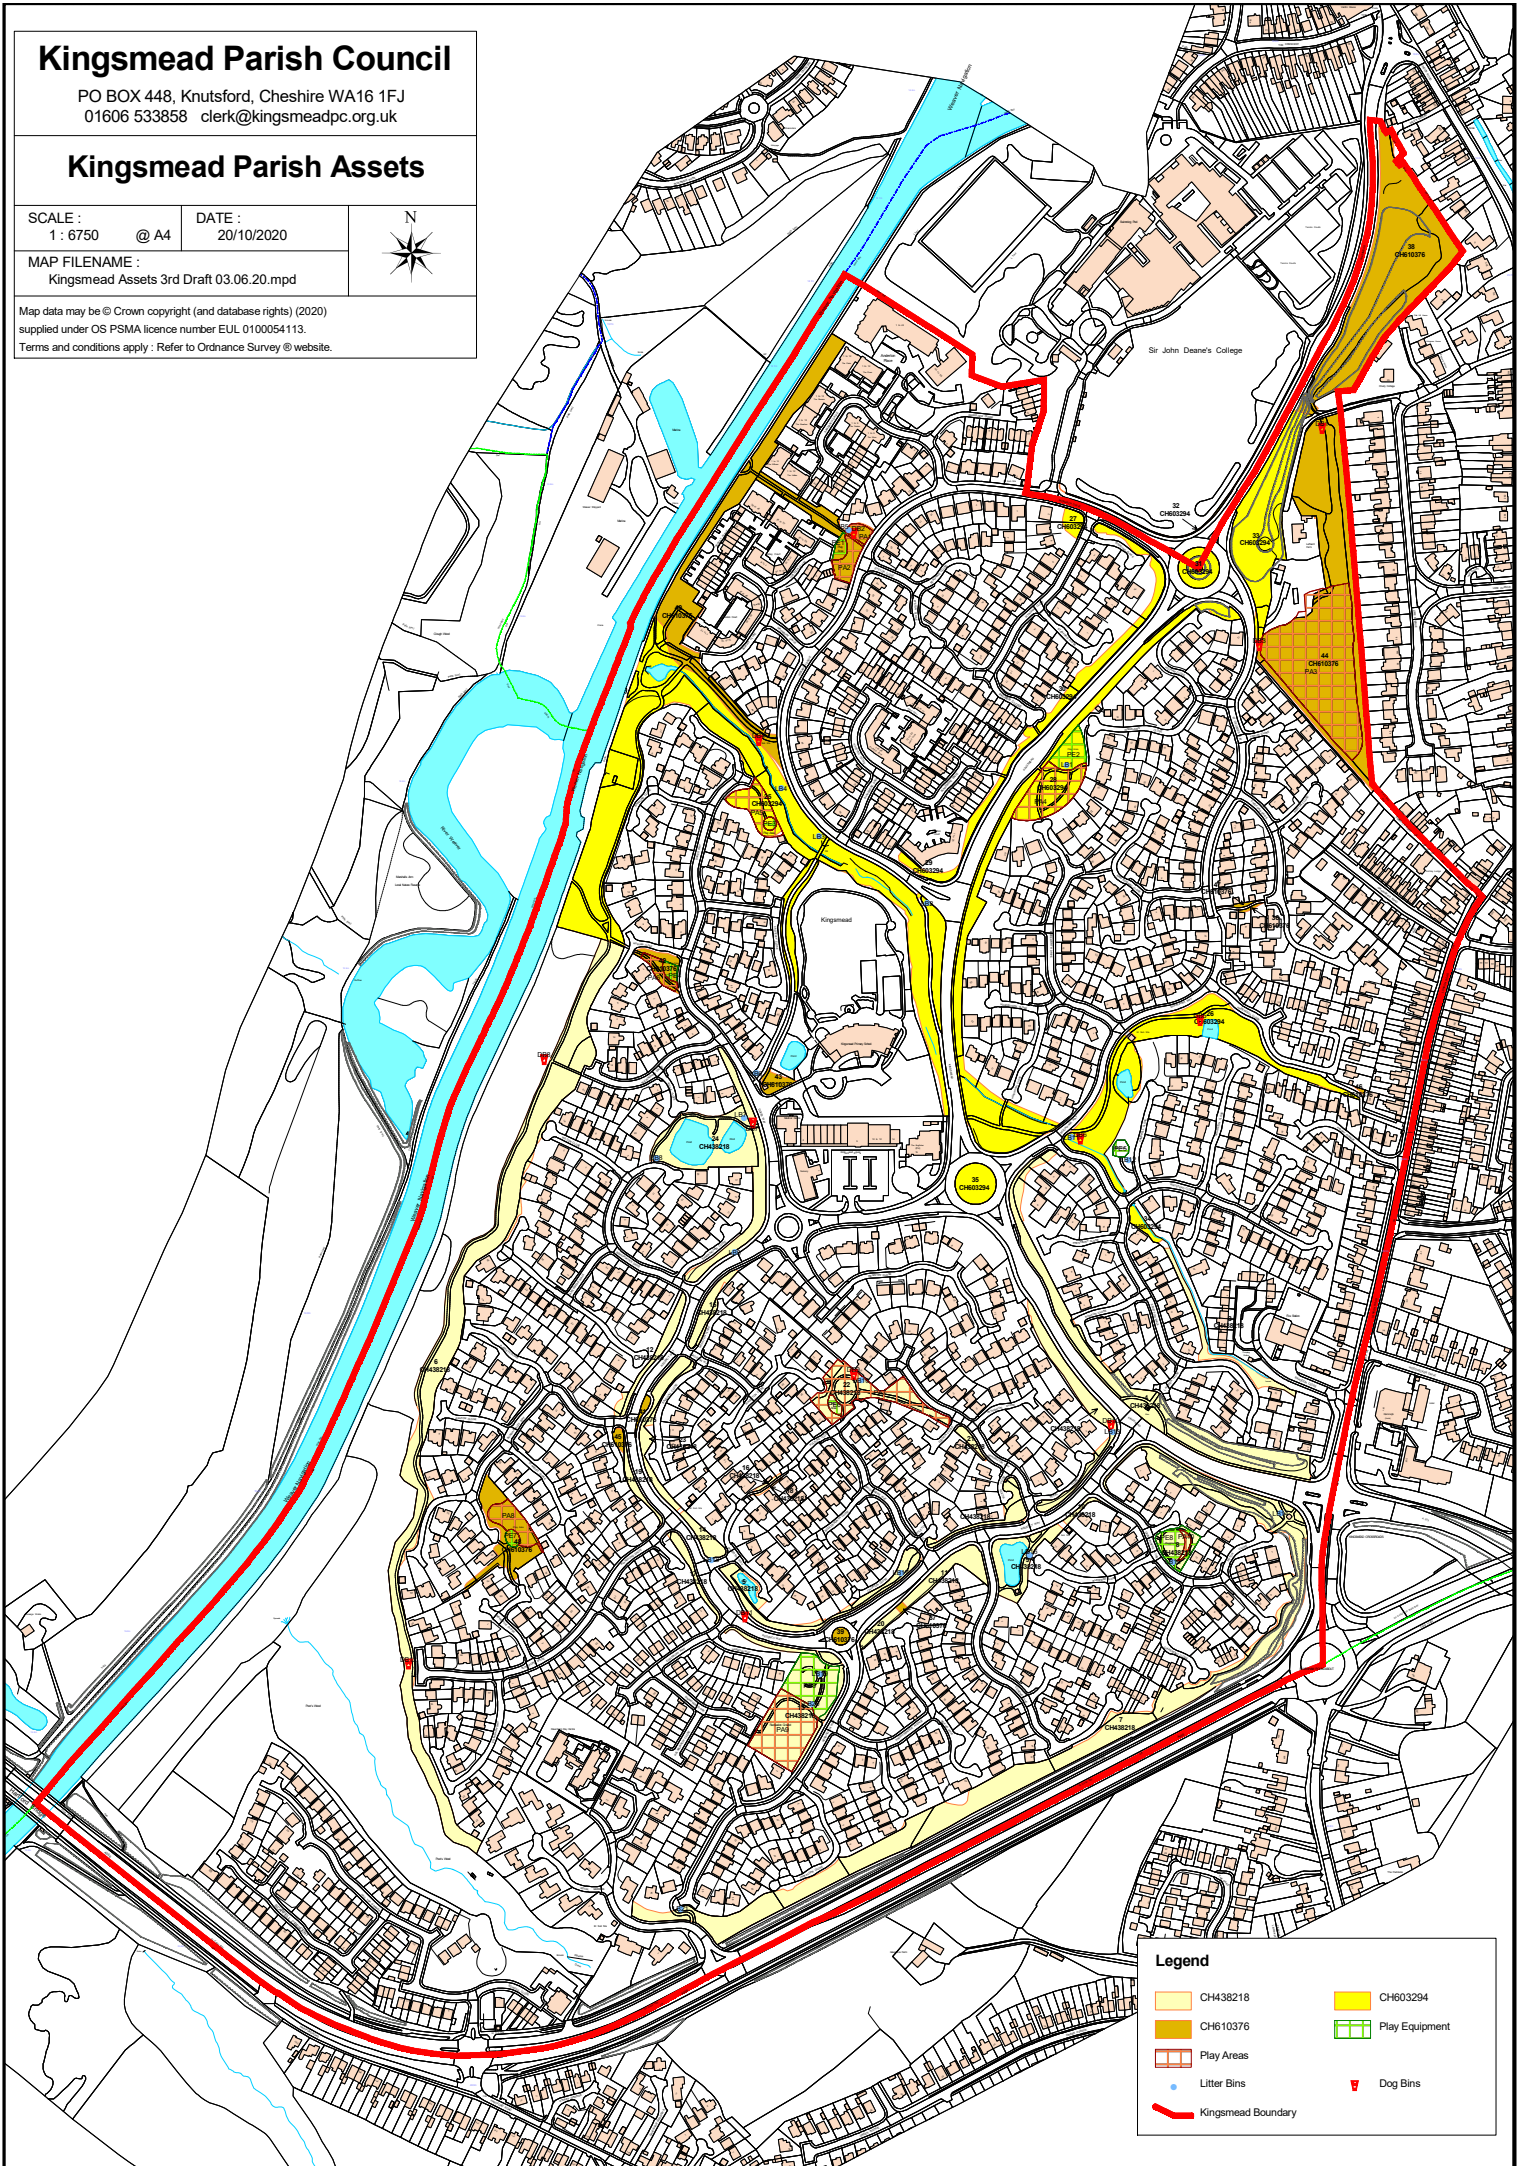

Kingsmead Parish Council

PO BOX 448, Knutsford, Cheshire WA16 1FJ
01606 533858 clerk@kingsmeadpc.org.uk

Kingsmead Parish Assets

SCALE : 1 : 6750 @ A4 DATE : 20/10/2020

MAP FILENAME : Kingsmead Assets 3rd Draft 03.06.20.mpd

Legend

CH438218	CH603294
CH610376	Play Equipment
Play Areas	Litter Bins
Dog Bins	Kingsmead Boundary